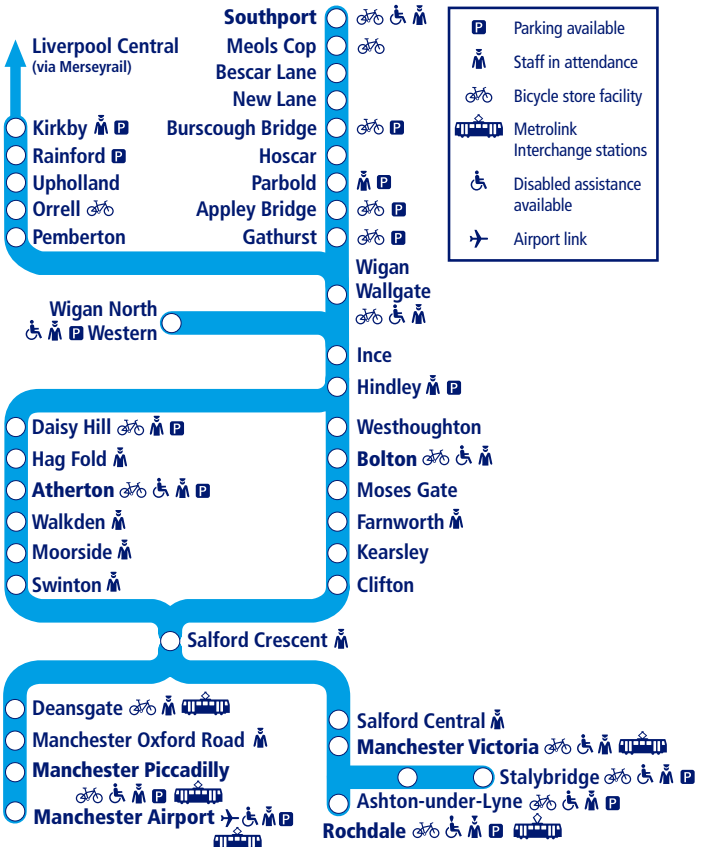

14

Train times

13 December 2020 –
15 May 2021

Manchester to Southport and Kirkby

- Parking available
- Staff in attendance
- Bicycle store facility
- Metrolink Interchange stations
- Disabled assistance available
- Airport link

This timetable is a summary of train services between **Southport/Kirkby** and **Manchester/Stalybridge**.

Other services run between **Bolton and Manchester** (Timetable 11), and **Manchester Piccadilly and Manchester Airport**.

How to read this timetable

Look down the left hand column for your departure station. Read across until you find a suitable departure time. Read down the column to find the arrival time at your destination. Through services are shown in bold type (this means you won't have to change trains). Connecting services are shown in light type. If you travel on a connecting service, change at the next station shown in bold or if you arrive on a connecting service, change at the last station shown in bold, unless a footnote advises otherwise.

Minimum connection times

All stations have a minimum connection time of 5 minutes unless stated. Manchester Piccadilly 10 minutes, Liverpool Central 10 minutes.

Community Rail Partnerships and community groups