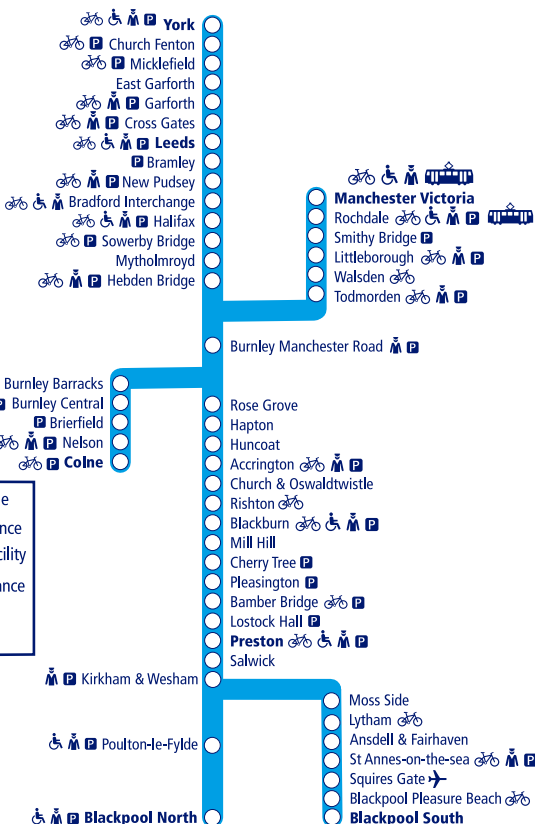

NORTHERN

9

Train times

13 December 2020 –
15 May 2021

York, Leeds and Colne to Preston and Blackpool

P Parking available

Staff Staff in attendance

Bicycle Bicycle store facility

Disabled Disabled assistance available

Plane Airport link