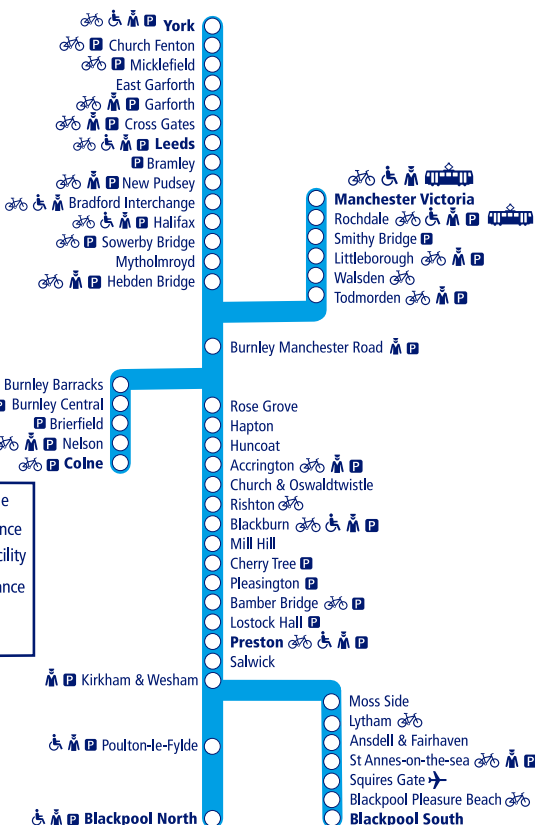

9

Train times

15 December 2019 – 16 May 2020

York, Leeds and Colne to Preston and Blackpool

This timetable shows all train services between **Colne and Preston/Blackpool**, and between **York/Leeds and Blackpool**. For trains between **Clitheroe, Blackburn and Manchester Victoria** see Timetable 12. The complete service between **Blackpool and Preston** is shown in Timetable 13.

How to read this timetable

Look down the left hand column for your departure station. Read across until you find a suitable departure time. Read down the column to find the arrival time at your destination. Through services are shown in bold type (this means you won't have to change trains). Connecting services are shown in light type. If you travel on a connecting service, change at the next station shown in bold or if you arrive on a connecting service, change at the last station shown in bold, unless a footnote advises otherwise.

TrainTracker™

For up to date travel information and live departures direct to your mobile, text your station **name** or **location code** to **8 49 50**.

Customers with disabilities or restricted mobility are encouraged to contact our **Customer Experience Centre** who will book assistance for you.