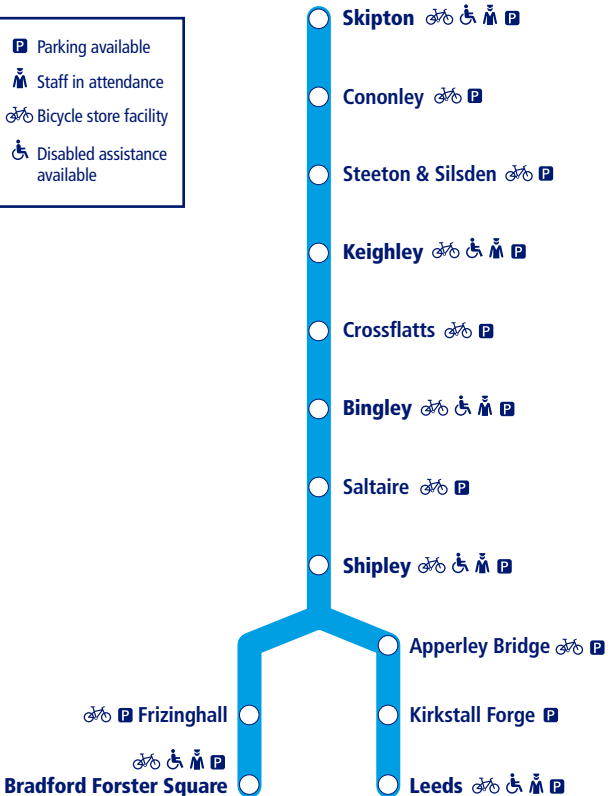

40

Train times

15 December 2019 –
16 February 2020

Skipton to Leeds and Bradford Forster Square (Airedale Line)

-  Parking available
-  Staff in attendance
-  Bicycle store facility
-  Disabled assistance available

This timetable shows all train services between **Skipton and Leeds/Bradford Forster Square**.

How to read this timetable

Look down the left hand column for your departure station. Read across until you find a suitable departure time. Read down the column to find the arrival time at your destination. Through services are shown in bold type (this means you won't have to change trains). Connecting services are shown in light type. If you travel on a connecting service, change at the next station shown in bold or if you arrive on a connecting service, change at the last station shown in bold, unless a footnote advises otherwise.

TrainTracker™

For up to date travel information and live departures direct to your mobile, text your station **name** or **location code** to **8 49 50**.

Customers with disabilities or restricted mobility are encouraged to contact our **Customer Experience Centre** who will book assistance for you.