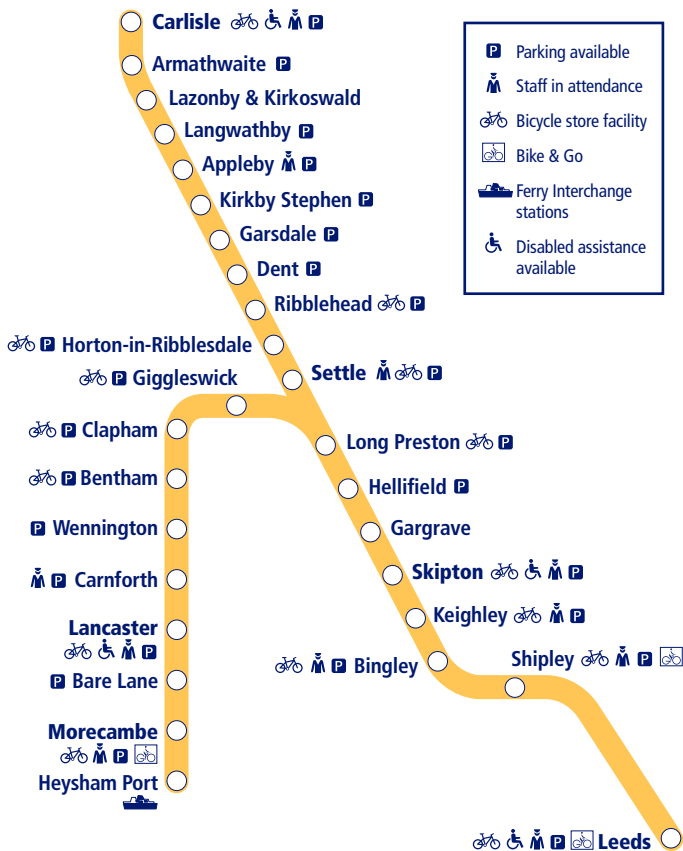

7

Train times

19 May 2019 – 14 December 2019

Leeds to Carlisle Leeds to Morecambe/ Heysham Port

This timetable is a summary of our train services between **Leeds** and **Carlisle** and between **Leeds** and **Morecambe/Heysham Port**. Other trains also run between **Leeds** and **Skipton**.

How to read this timetable

Look down the left hand column for your departure station. Read across until you find a suitable departure time. Read down the column to find the arrival time at your destination. Through services are shown in bold type (this means you won't have to change trains). Connecting services are shown in light type. If you travel on a connecting service, change at the next station shown in bold or if you arrive on a connecting service, change at the last station shown in bold, unless a footnote advises otherwise.