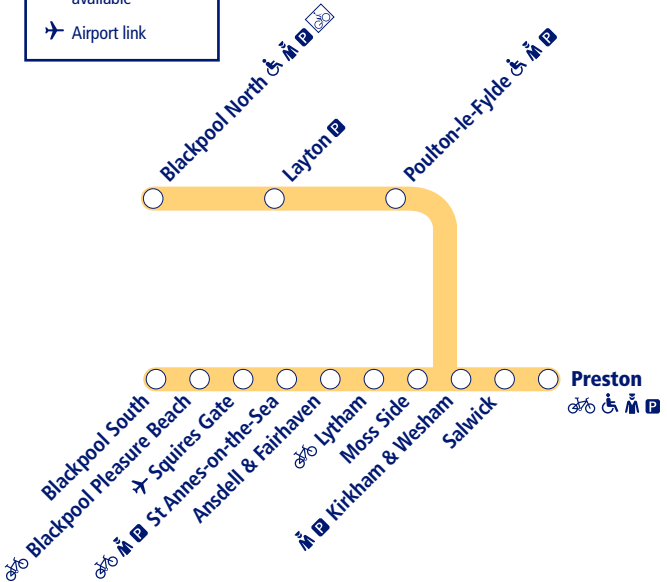

13

Train times

19 May 2019 – 14 December 2019

Preston to Blackpool

- Parking available
- Staff in attendance
- Bicycle store facility
- Bike & Go
- Disabled assistance available
- Airport link