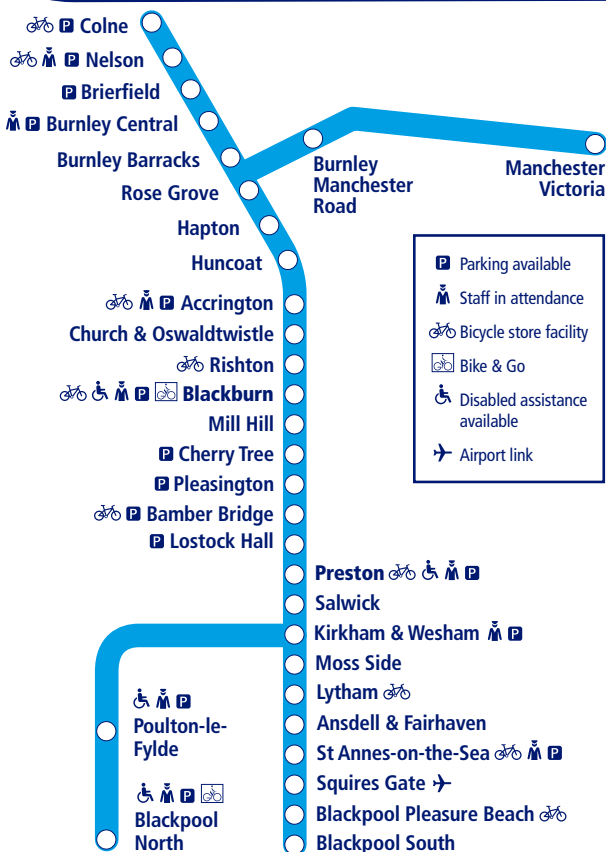

9

Train times

9 December 2018 – 18 May 2019

Colne to Preston and Blackpool South

This timetable shows all train services between **Colne and Preston/Blackpool**. Trains between **York/Leeds and Blackpool North** are shown in Timetable 8. For trains between **Clitheroe, Blackburn and Manchester Victoria** see Timetable 12. The complete service between **Blackpool and Preston** is shown in Timetable 13.

How to read this timetable

Look down the left hand column for your departure station. Read across until you find a suitable departure time. Read down the column to find the arrival time at your destination. Through services are shown in bold type (this means you won't have to change trains). Connecting services are shown in light type. If you travel on a connecting service, change at the next station shown in bold or if you arrive on a connecting service, change at the last station shown in bold, unless a footnote advises otherwise.