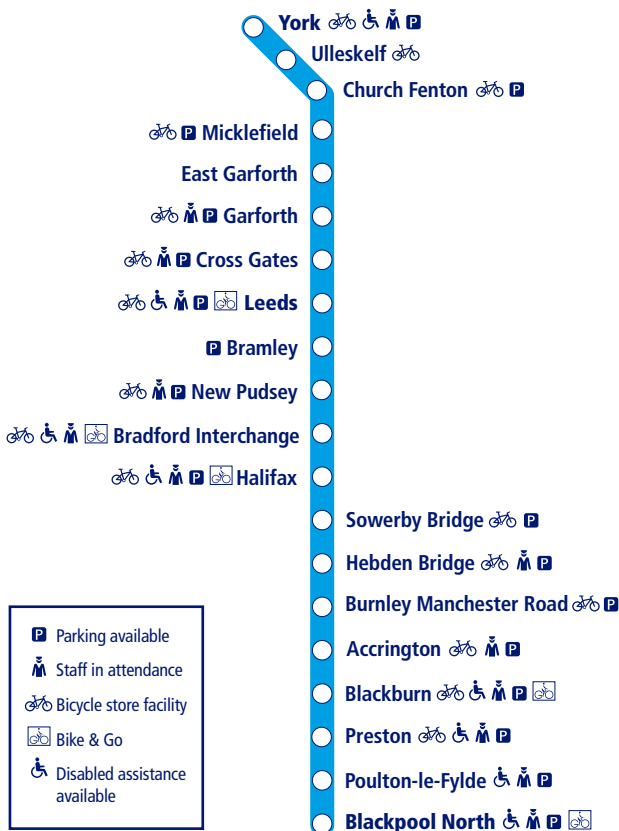

## York/Leeds to Blackpool North

-  Parking available
-  Staff in attendance
-  Bicycle store facility
-  Bike & Go
-  Disabled assistance available

This timetable is a summary of our train services between **York/Leeds** and **Blackpool North**. Other trains also run between **York and Leeds, Leeds and Hebden Bridge, Accrington and Preston, and Preston and Blackpool**.

## How to read this timetable

Look down the left hand column for your departure station. Read across until you find a suitable departure time. Read down the column to find the arrival time at your destination. Through services are shown in bold type (this means you won't have to change trains). Connecting services are shown in light type. If you travel on a connecting service, change at the next station shown in bold or if you arrive on a connecting service, change at the last station shown in bold, unless a footnote advises otherwise.