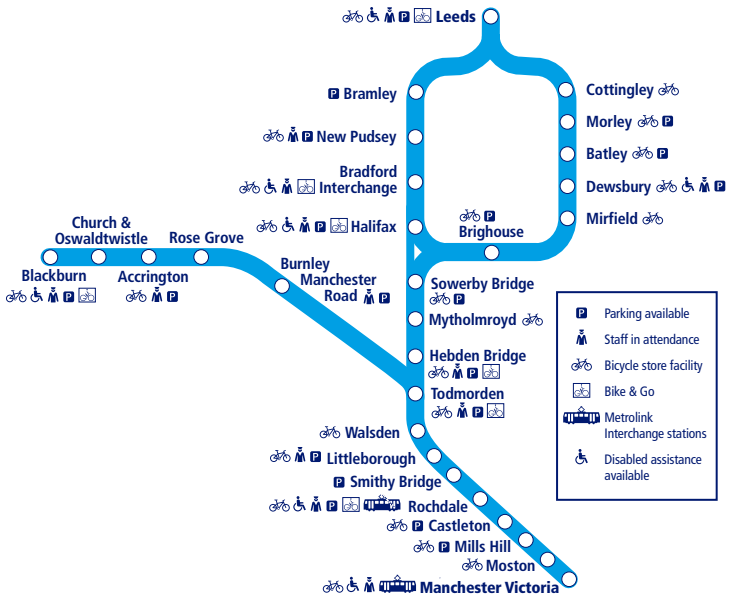

36

Train times

9 December 2018 – 18 May 2019

Leeds to Manchester Victoria via Bradford Interchange/Brighouse and Manchester to Blackburn