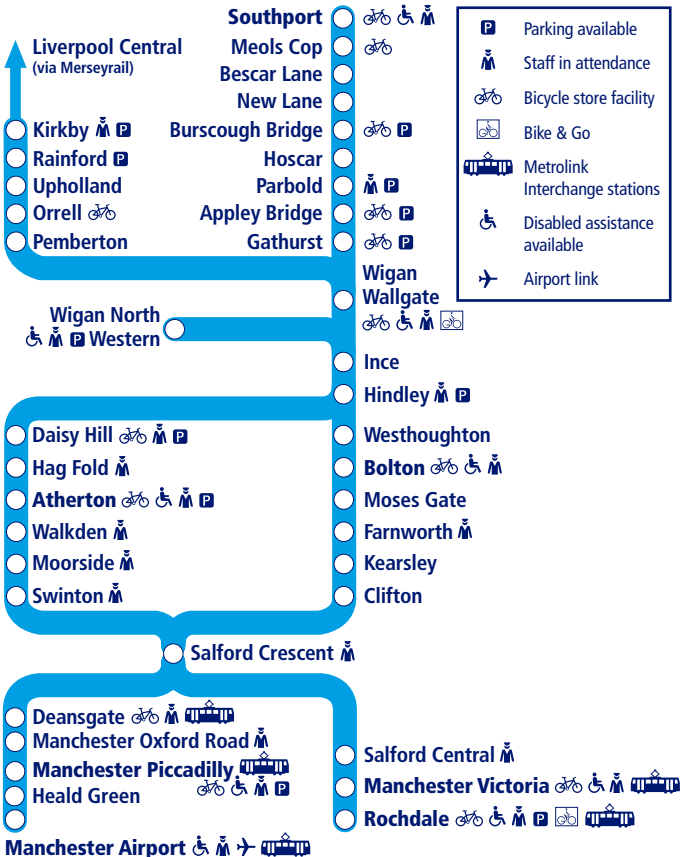

## Manchester and Manchester Airport to Southport and Kirkby

This timetable is a summary of train services between **Southport/Kirkby** and **Manchester/Manchester Airport**. Other services run between **Bolton and Manchester** (Timetable 11), and **Manchester Piccadilly and Manchester Airport**.

## How to read this timetable

Look down the left hand column for your departure station. Read across until you find a suitable departure time. Read down the column to find the arrival time at your destination. Through services are shown in bold type (this means you won't have to change trains). Connecting services are shown in light type. If you travel on a connecting service, change at the next station shown in bold or if you arrive on a connecting service, change at the last station shown in bold, unless a footnote advises otherwise.