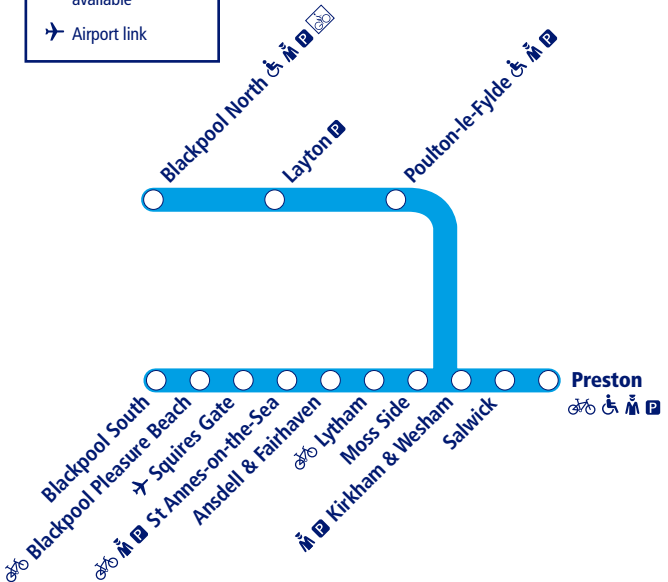

13

Train times

9 December 2018 – 18 May 2019

Preston to Blackpool

- Parking available
- Staff in attendance
- Bicycle store facility
- Bike & Go
- Disabled assistance available
- Airport link