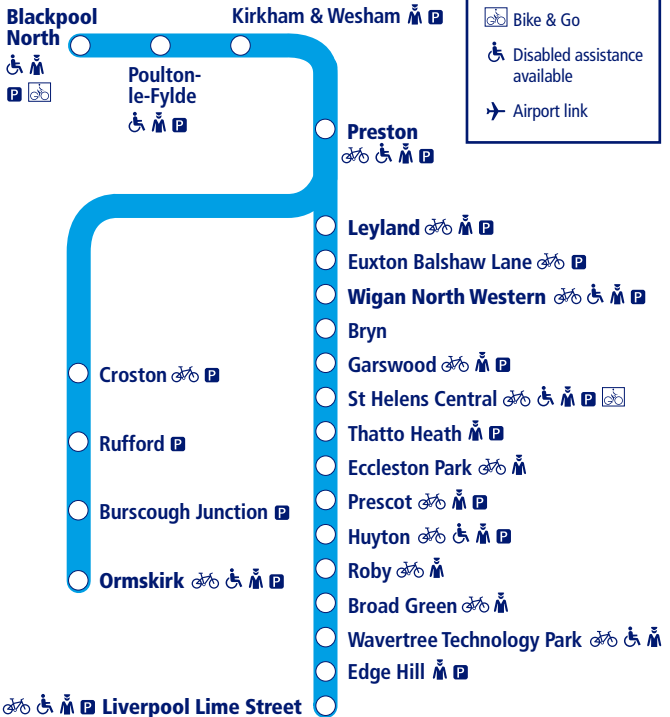

## Liverpool to Blackpool North and Preston to Ormskirk

-  Parking available
-  Staff in attendance
-  Bicycle store facility
-  Bike & Go
-  Disabled assistance available
-  Airport link

This timetable shows a summary of train services between **Blackpool, Preston, Wigan and Liverpool** and the complete train service between **Preston and Ormskirk**. Other trains run between **Preston and Wigan**.

## How to read this timetable

Look down the left hand column for your departure station. Read across until you find a suitable departure time. Read down the column to find the arrival time at your destination. Through services are shown in bold type (this means you won't have to change trains). Connecting services are shown in light type. If you travel on a connecting service, change at the next station shown in bold or if you arrive on a connecting service, change at the last station shown in bold, unless a footnote advises otherwise.