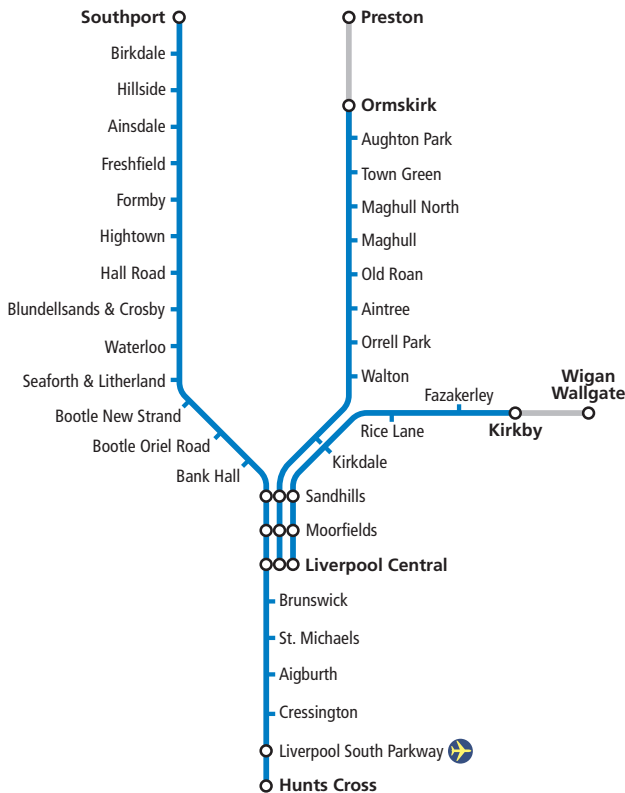

Temporary timetable from
2 June to 29 July 2018

Train times

Northern Line Temporary Timetable

Hunts Cross or Liverpool – Southport

Liverpool to Kirkby/Ormskirk

Ormskirk – Preston

Kirkby – Wigan

Southport – Wigan – Manchester