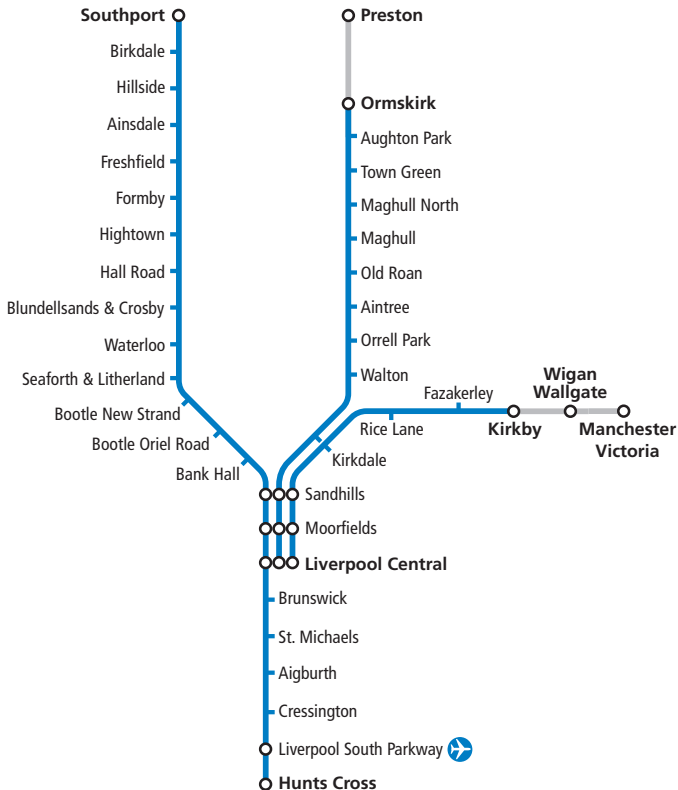

# Northern Line

Hunts Cross or Liverpool – Southport

Liverpool to Kirkby/Ormskirk

Ormskirk – Preston

Kirkby – Wigan

Southport – Wigan – Manchester

# Showing all trains from Southport to Hunts Cross via Liverpool and Liverpool South Parkway

Additional trains run between Liverpool Lime Street and Hunts Cross via Liverpool South Parkway (see City Line Book 2)