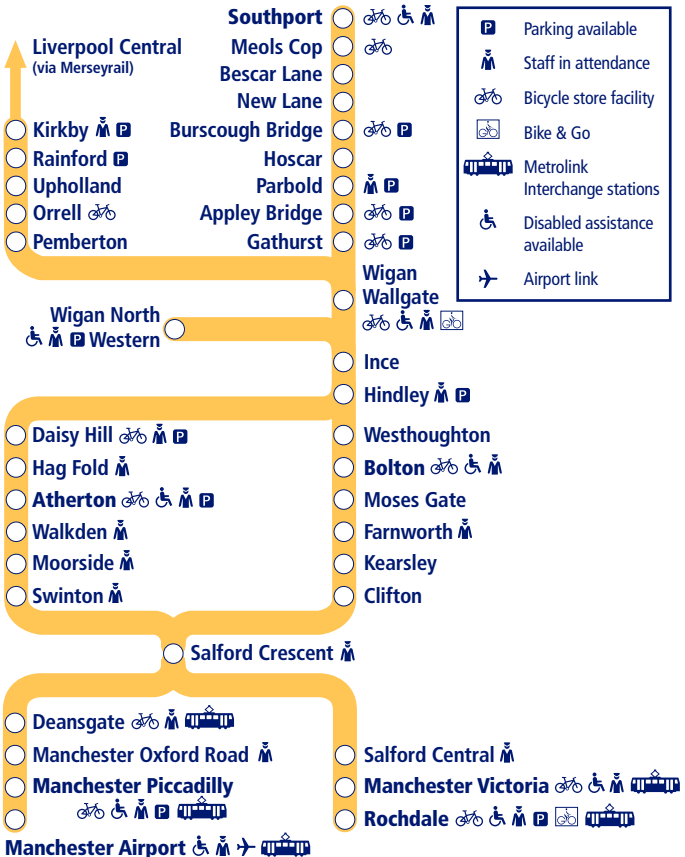

14

Train times

20 May 2018 - 8 December 2018

Manchester and Manchester Airport to Southport and Kirkby

This timetable is a summary of train services between **Southport/Kirkby** and **Manchester/Manchester Airport**. Other services run between **Bolton and Manchester** (Timetable 11), and **Manchester Piccadilly and Manchester Airport**.

How to read this timetable

Look down the left hand column for your departure station. Read across until you find a suitable departure time. Read down the column to find the arrival time at your destination. Through services are shown in bold type (this means you won't have to change trains). Connecting services are shown in light type. If you travel on a connecting service, change at the next station shown in bold or if you arrive on a connecting service, change at the last station shown in bold, unless a footnote advises otherwise.

TrainTracker™

For up to date travel information and live departures direct to your mobile, text your station **name** or **location code** to **8 49 50**.

Customers with disabilities or restricted mobility are encouraged to contact our **Customer Experience Centre** who will book assistance for you.