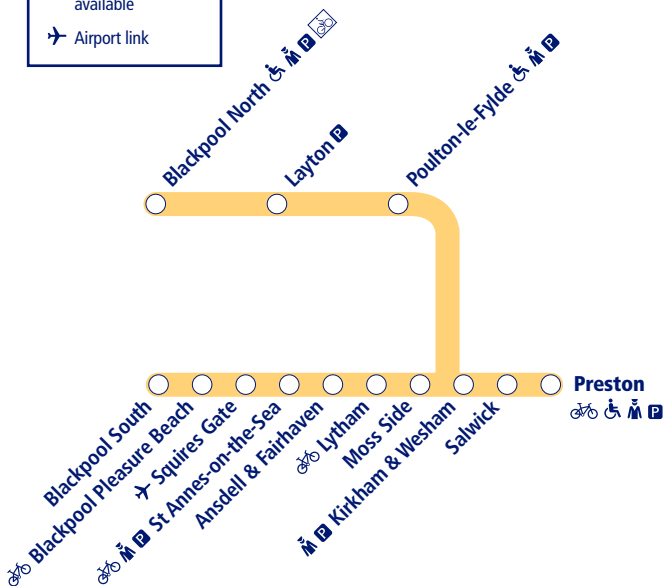

13

Train times

20 May 2018 - 8 December 2018

Preston to Blackpool

- Parking available
- Staff in attendance
- Bicycle store facility
- Bike & Go
- Disabled assistance available
- Airport link