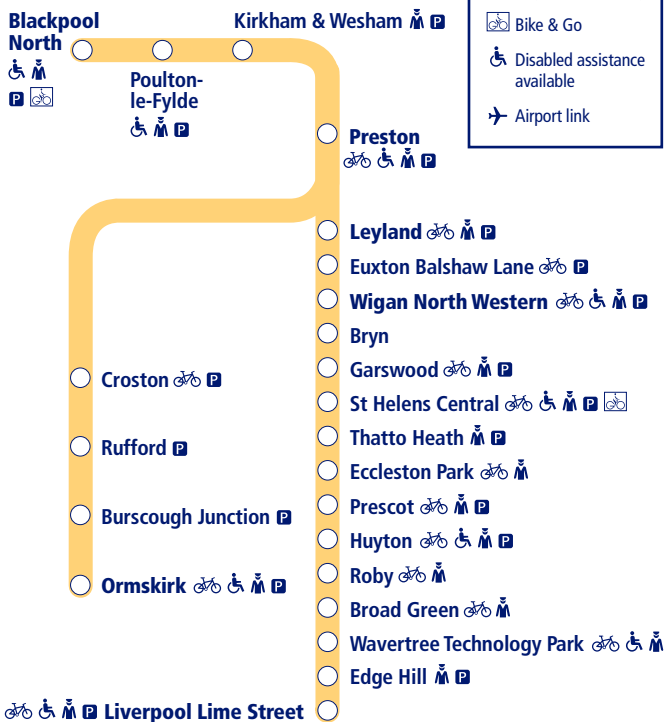

10

Train times

20 May 2018 - 8 December 2018

Liverpool to Blackpool North and Preston to Ormskirk

This timetable shows a summary of train services between **Blackpool, Preston, Wigan and Liverpool** and the complete train service between **Preston and Ormskirk**. Other trains run between **Preston and Wigan**.

How to read this timetable

Look down the left hand column for your departure station. Read across until you find a suitable departure time. Read down the column to find the arrival time at your destination. Through services are shown in bold type (this means you won't have to change trains). Connecting services are shown in light type. If you travel on a connecting service, change at the next station shown in bold or if you arrive on a connecting service, change at the last station shown in bold, unless a footnote advises otherwise.

TrainTracker™

For up to date travel information and live departures direct to your mobile, text your station **name** or **location code** to **8 49 50**.

Customers with disabilities or restricted mobility are encouraged to contact our **Customer Experience Centre** who will book assistance for you.