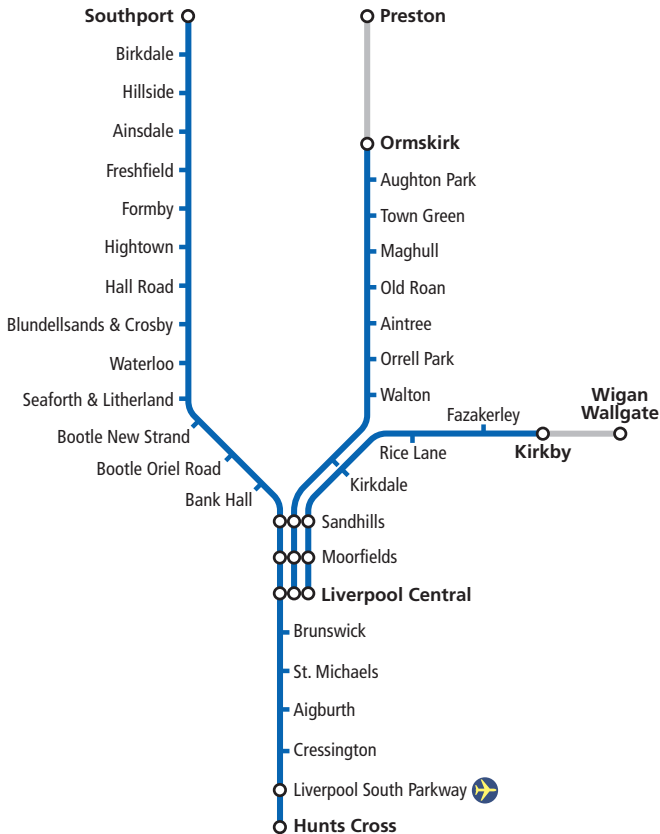

Valid from **10 December 2017**
to **19 May 2018**

Train times

Northern Line

Hunts Cross or Liverpool – Southport

Liverpool to Kirkby/Ormskirk

Ormskirk – Preston

Kirkby – Wigan

Southport – Wigan – Manchester

Showing all trains from Southport to Hunts Cross via Liverpool and Liverpool South Parkway

Additional trains run between Liverpool Lime Street and Hunts Cross via Liverpool South Parkway (see City Line Book 2)