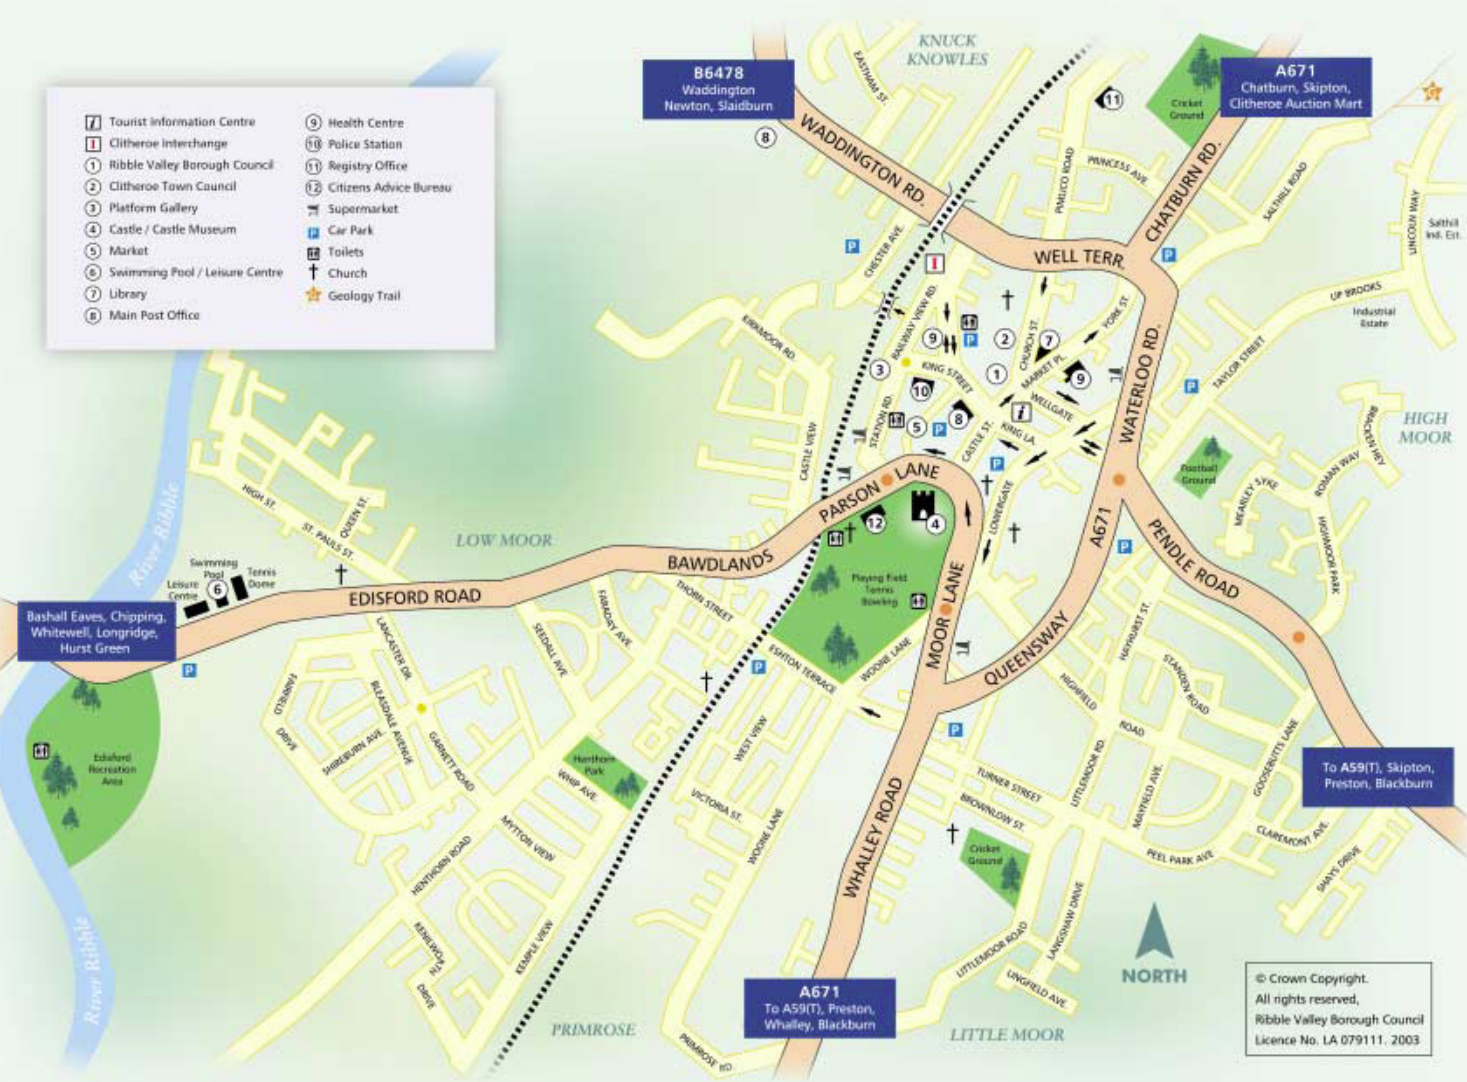

- |   |                                |    |                        |
|---|--------------------------------|----|------------------------|
| 7 | Tourist Information Centre     | 9  | Health Centre          |
| 1 | Clitheroe Interchange          | 10 | Police Station         |
| 1 | Ribble Valley Borough Council  | 11 | Registry Office        |
| 2 | Clitheroe Town Council         | 12 | Citizens Advice Bureau |
| 3 | Platform Gallery               |    | Supermarket            |
| 4 | Castle / Castle Museum         | P  | Car Park               |
| 5 | Market                         |    | Toilets                |
| 6 | Swimming Pool / Leisure Centre | +  | Church                 |
| 7 | Library                        | ★  | Geology Trail          |
| 8 | Main Post Office               |    |                        |

Bashall Eaves, Chipping, Whitewell, Longridge, Hurst Green

86478  
Waddington  
Newton, Slaidburn

A671  
Chatburn, Skipton,  
Clitheroe Auction Mart

To A59(T), Skipton,  
Preston, Blackburn

A671  
To A59(T), Preston,  
Whalley, Blackburn