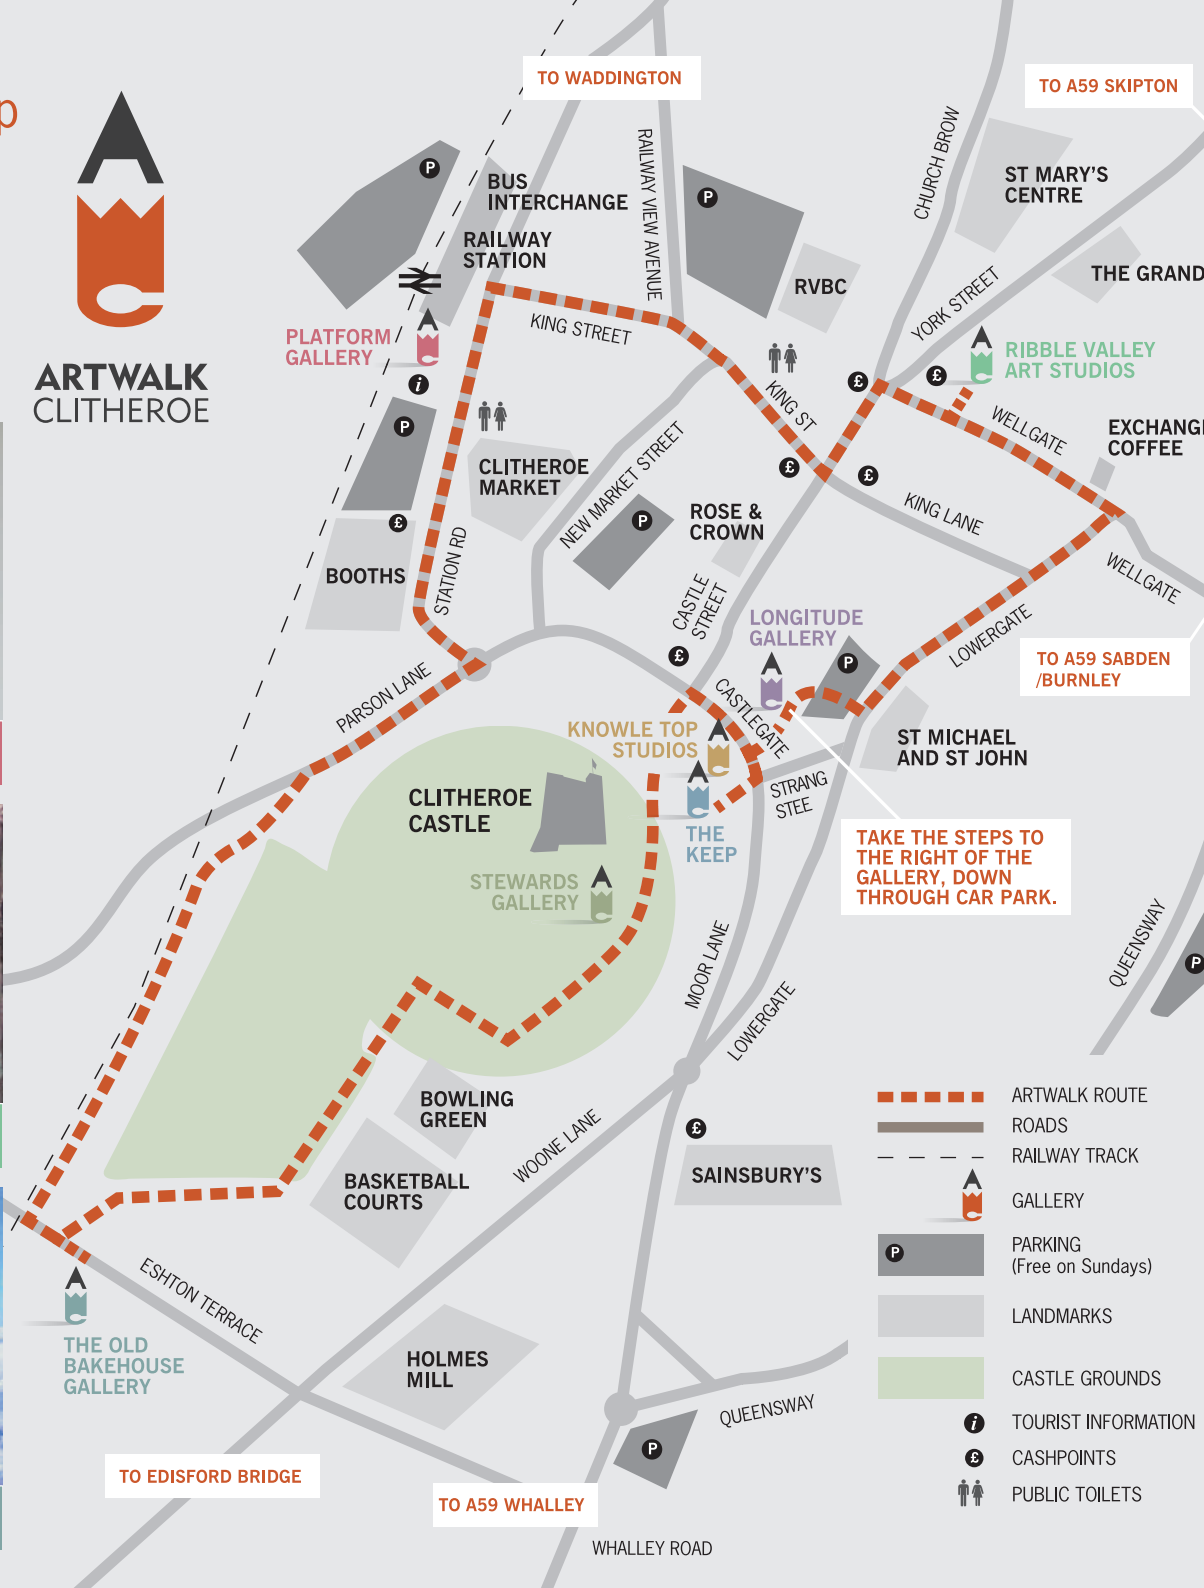

# Artwalk Clitheroe Map

Begin your walk at any point along the route. All you need is a pair of comfortable shoes and a healthy appetite for art!

**ARTWALK  
CLITHEROE**

## Ribble Valley Art Studios

Providing affordable studio spaces for local artists and opportunities to exhibit work in their gallery and participate in collaborative projects.

Just off Wellgate. [www.ribblevalleyartstudios.com](http://www.ribblevalleyartstudios.com)

## The Old Bakehouse Gallery

Also the artist's studio, the Old Bakehouse Gallery displays original landscape oil paintings and prints by Peter Taylor.

23 Eshton Terrace.

- ARTWALK ROUTE
- ROADS
- RAILWAY TRACK
- GALLERY
- PARKING (Free on Sundays)
- LANDMARKS
- CASTLE GROUNDS
- TOURIST INFORMATION
- CASHPOINTS
- PUBLIC TOILETS