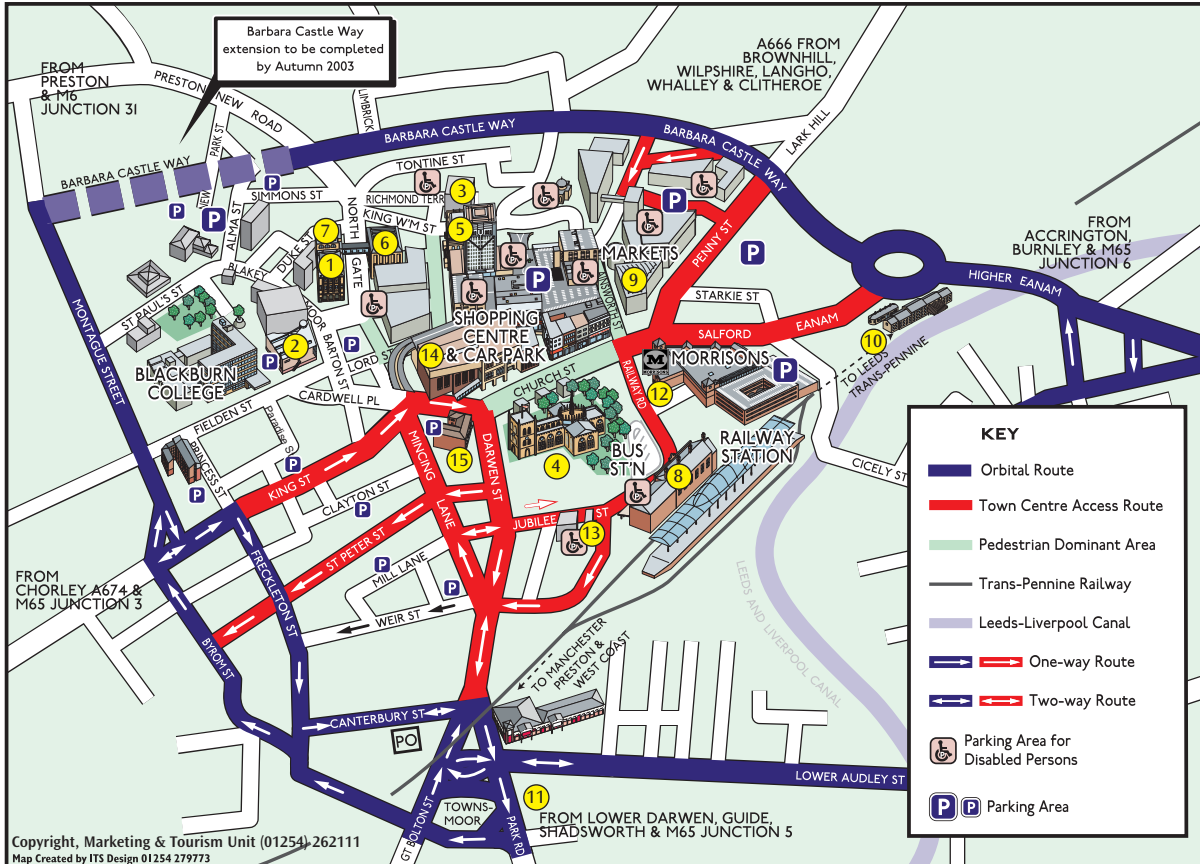

# Blackburn Town Centre Map

- 1 King George's Hall
- 2 Waves Water Fun Centre
- 3 Museum & Art Gallery
- 4 Cathedral
- 5 Town Hall
- 6 Central Library
- 7 Police Station
- 8 Railway Station
- 9 Blackburn Market
- 10 Eanam Wharf Business Development Centre and Waterside Bar
- 11 Ice Arena
- 12 Tourist, Travel & Local Information Centre
- 13 Regeneration, Housing and Neighbourhoods Department
- 14 Shopping Centre
- 15 Fleming Square