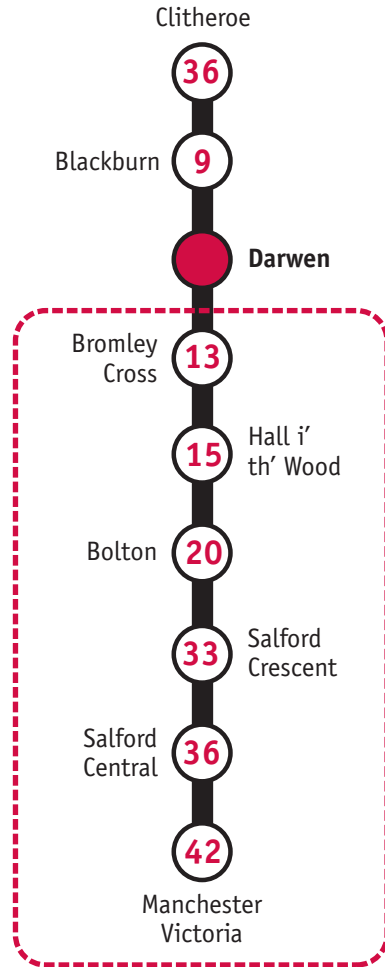

From 13 December 2009
to 22 May 2010

Trains run by
Northern

from **Darwen**

to **Manchester** and back

Trainguide

www.traveline.info

For public transport information phone

0871 200 22 33

1. 7am – 8pm Mon to Fri
   - 8am – 8pm Sat, Sun & Public Holidays
2. Calls cost 10p a minute plus network extras.

For National Rail Enquiries phone

08457 48 49 50

1. 24 hours, 7 days a week
2. All calls charged at local rate.

www.nationalrail.co.uk

www.gmppte.com/info

GMPTE INFORMATION 27610-1500-1109

PO Box 429
Manchester
M60 1HX
Tel 0161 244 1000
Fax 0161 244 1011

Route plan

Approximate journey time from this station in minutes.

Not all trains stop at all stations shown.

Greater Manchester ticket boundary.

At this station

- Car parking

Customers must buy a ticket before getting on the train, unless there are no ticket issuing facilities available.

TrainTracker™

You can check how your train is running from any station

- Text your station name to **84950**

You don't need to leave a space between words or use capital letters
examples: **bromleycross**
darwen
langho

Texts to 84950 cost your normal text message rate. Replies cost 25p, charged by your operator.

- or you can call TrainTracker™ on **0871 200 49 15**

Calls cost 10p a minute from BT landlines. Your phone provider may charge extra.

FREE travel in Bolton and Manchester

Greater Manchester