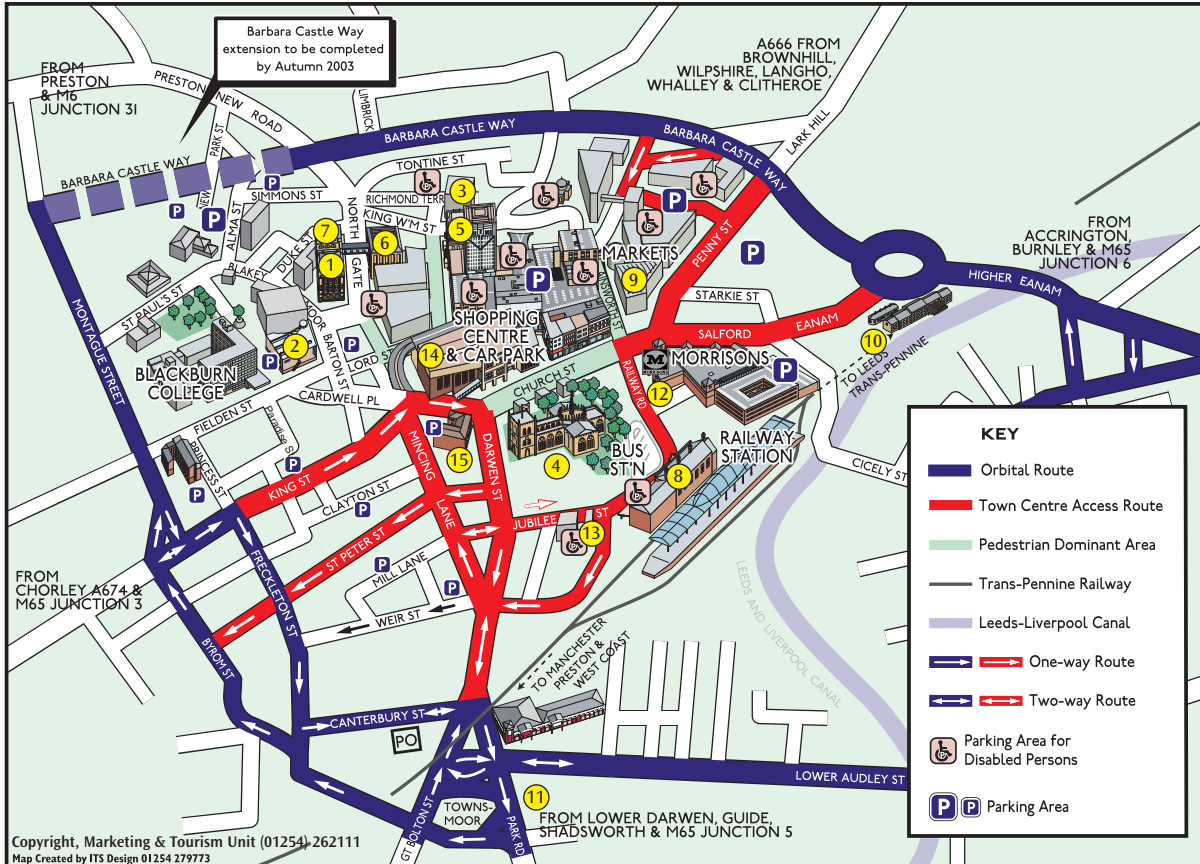

# Blackburn Town Centre Map

- 1 King George's Hall
- 2 Waves Water Fun Centre
- 3 Museum & Art Gallery
- 4 Cathedral
- 5 Town Hall
- 6 Central Library
- 7 Police Station
- 8 Railway Station
- 9 Blackburn Market
- 10 Enam Wharf Business Development Centre and Waterside Bar
- 11 Ice Arena
- 12 Tourist, Travel & Local Information Centre
- 13 Regeneration, Housing and Neighbourhoods Department
- 14 Shopping Centre
- 15 Fleming Square